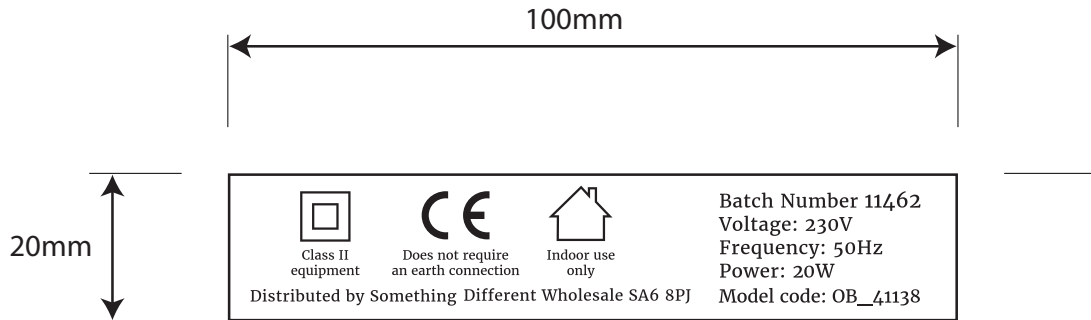

Product Label

Warning:

1. Do not overfill your burner. This may cause it to splash and catch on fire.
2. Do not place the burner in a location where it will be easily knocked over.
3. Keep away from flammable objects.
4. Keep your burner away from children and pets.
5. Keep your burner clean. Dispose of any unused wax or oil after you are finished using your burner.
6. Do not allow hot wax or oil to come in contact with skin.
7. Do not touch or move burner while it's in use.

If the external flexible cable of this wax melt burner is damaged, it should only be replaced by a qualified person to avoid hazard.

How to use:

- Remove all packaging before use.
- Ensure the burner is placed on a flat, clutter free, and heat-resistant surface.
- Fill the dish with an appropriate amount of wax, do not overfill the dish. If using a fragrance oil, use 2 to 3 drops of oil diluted with water.
- Plug in the electric wax melt burner and switch on.
- Check your electric burner periodically. Maintain an appropriate level of oil or wax in the dish.
- Switch off the electric wax melt burner and unplug from the mains when not in use. Allow the burner to cool completely before moving.

How to clean:

- Allow burner to completely cool before cleaning.
- To remove wax, wait for wax to harden then carefully scoop out.
- Clean residue in dish with warm soapy water and dry.